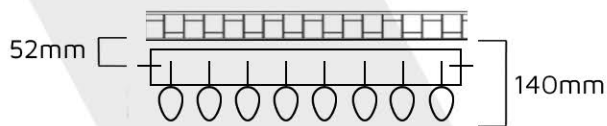

VALERIO HORIZONTAL SPECIFICATION

*Note: The distance between the connection centres equals the length of the radiator

Valerio Horizontal	
Radiator (mm)	350x1040
Water Content Per Element/Tube (L)	2.56
Radiator (mm)	550x880
Water Content Per Element/Tube (L)	3.17
Radiator (mm)	550x1230
Water Content Per Element/Tube (L)	4.59

Valerio Horizontal	
Radiator (mm)	550x565
Water Content Per Element/Tube (L)	2.11
Radiator (mm)	350x1420
Water Content Per Element/Tube (L)	3.49
Radiator (mm)	550x1420
Water Content Per Element/Tube (L)	5.30

All Vaporo radiators are BOE and pipe centres are the radiator width plus 74mm.

If used with Vaporo Valves.

Please note due to manufacturing tolerances pipe centres may vary by +/- 10mm, we recommend that pipe work is not altered until your radiator is on site.

All Valerio Radiators:

Test Pressure: 13 bar **Max Operating Pressure:** 10 Bar