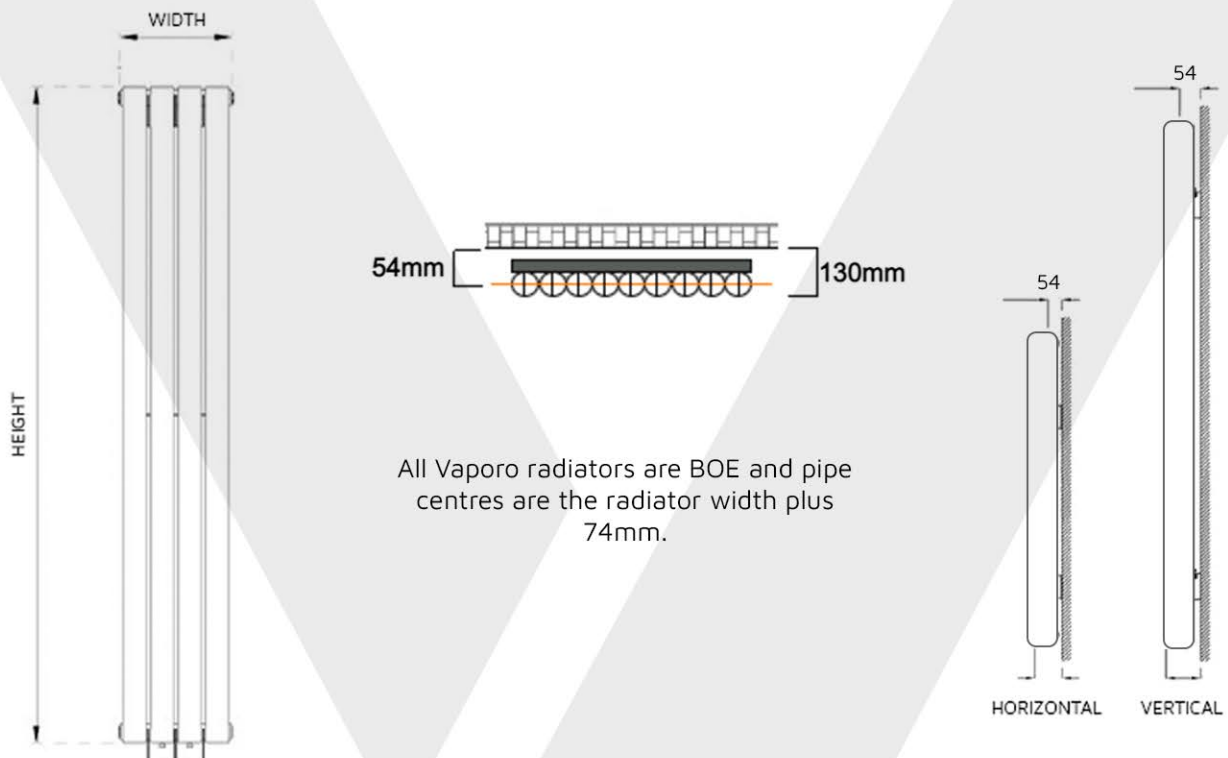

VIVA SPECIFICATION

*Note: The distance between the connection centres equals the length of the radiator

Viva Vertical

Radiator Height (mm)	1800
Water Content Per Element/Tube (L)	4.197

Viva Horizontal

Radiator Height (mm)	600
Water Content Per Element/Tube (L)	1.399

If used with Vaporo Valves.

Please note due to manufacturing tolerances pipe centres may vary by +/- 10mm, we recommend that pipe work is not altered until your radiator is on site.

All Viva Radiators: **Test Pressure:** 12 bar **Max Operating Pressure:** 10 Bar