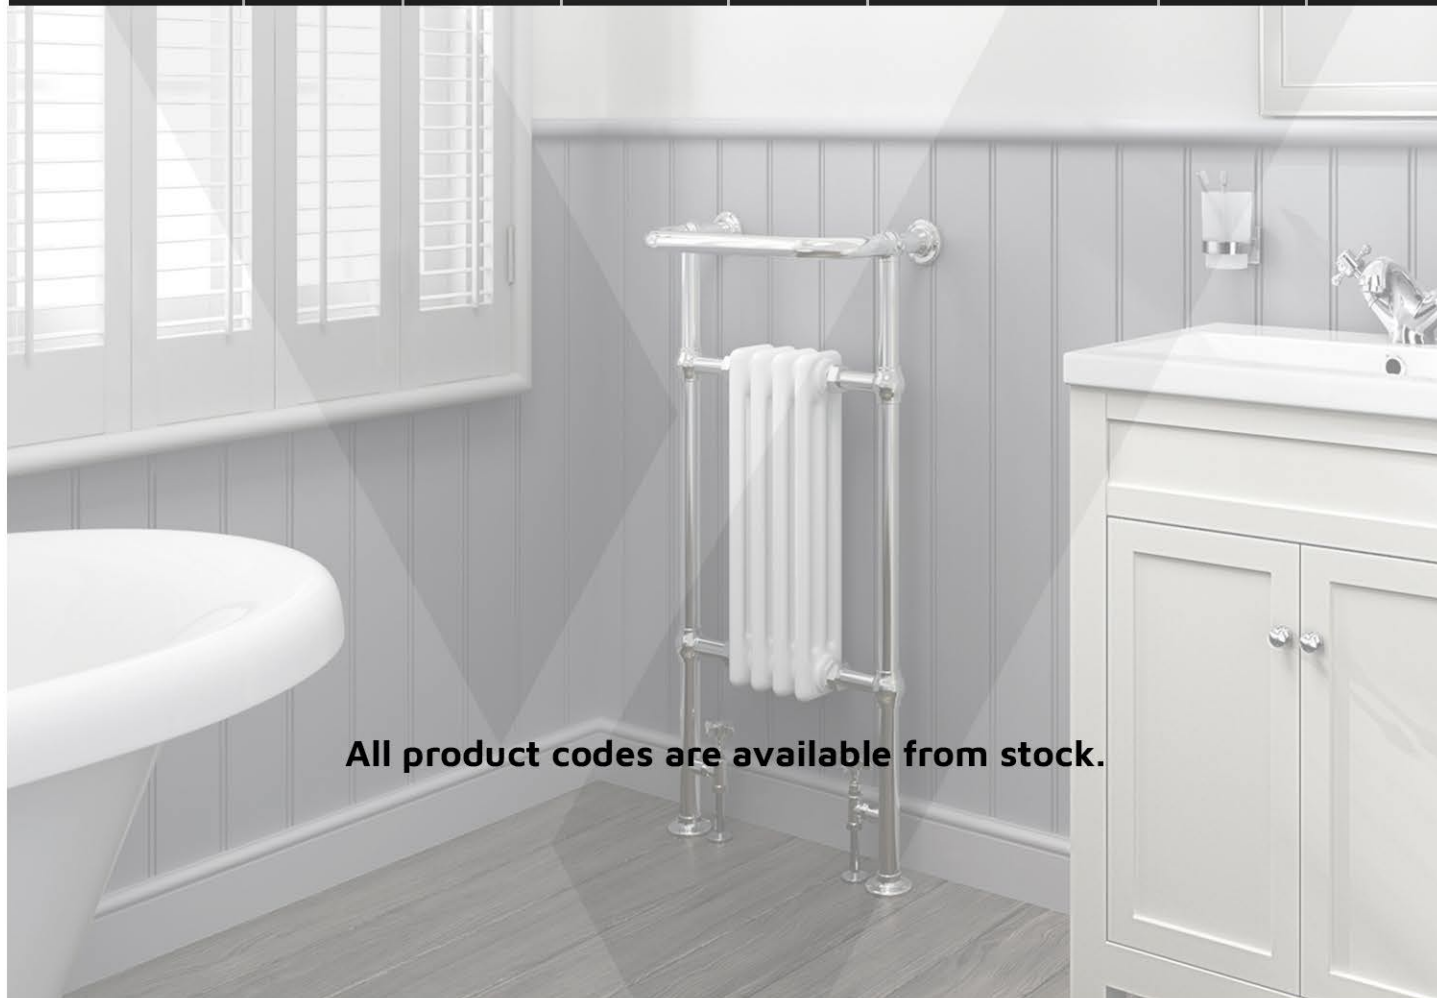

SIENA PRICING

Product Code	Height (mm)	Width (mm)	Depth (mm)	Watts	BTU/Hr		Price INC VAT
					DELTA T50	DELTA T60	
VS945540WC	945	540	206	335	1049	1330	£341.00
VS945640WC	945	640	206	497	1696	2151	£357.50

All product codes are available from stock.