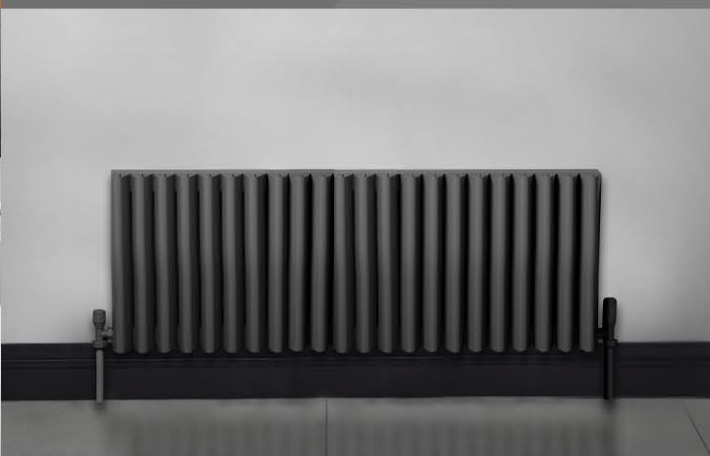

VALERIO

A stunning addition to our collection; the Valerio Radiator offers a sleek design and contemporary finish combined with high performance.

These radiators have a stunning and futuristic appearance as well as being non-corrosive, light weight and very easy to install. Made from aluminium, a faster heat up time is achieved as aluminium is a superb conductor of heat. In addition, a much lower water content is needed, meaning running costs are kept low, resulting in great value for money. With this high output, Valerio radiators tend to be about 40% smaller than conventional radiators.

With a choice of two colours, these radiators can achieve pride of place in any home. Valerio radiators are also well suited to renewable energy systems.

Features

- Available in vertical & horizontal style
- Vertical radiator available in 1800 high and 3 widths 280mm to 470mm
- Horizontal radiator available in 2 heights & 4 widths 565mm to 1420mm
- Manufactured and tested to BS EN 442
- Full 5-year warranty
- Available in Anthracite & White
- Attachable towel rail option