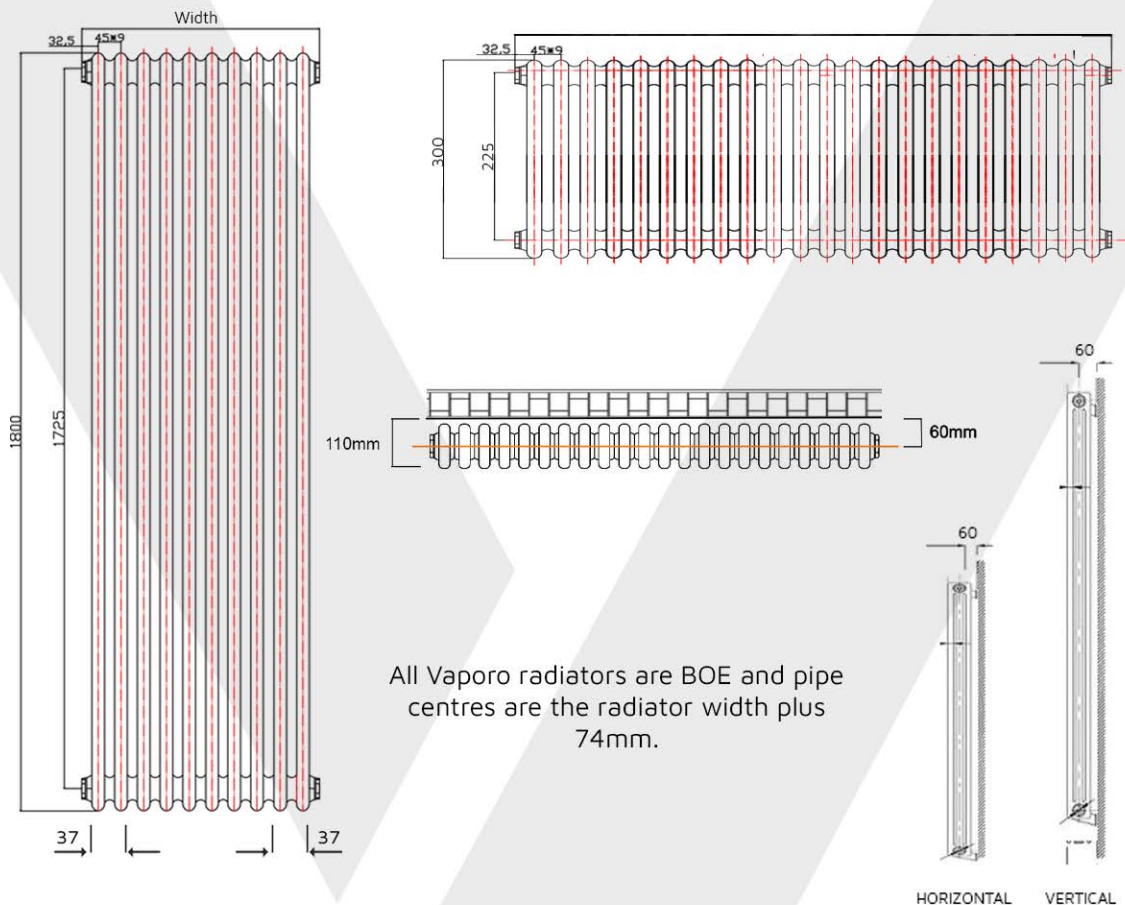

TRADICIO SPECIFICATION

*Note: The distance between the connection centres equals the length of the radiator

Tradicio Vertical

Radiator Height (mm)	1800
Water Content Per Element/Tube (L)	2.133

Tradicio Horizontal

Radiator Height (mm)	300
Water Content Per Element/Tube (L)	0.391
Radiator Height (mm)	600
Water Content Per Element/Tube (L)	0.711

If used with Vaporo Valves.

Please note due to manufacturing tolerances pipe centres may vary by +/- 10mm, we recommend that pipe work is not altered until your radiator is on site.

All Tradicio Radiators: **Test Pressure:** 15 bar **Max Operating Pressure:** 10 Bar