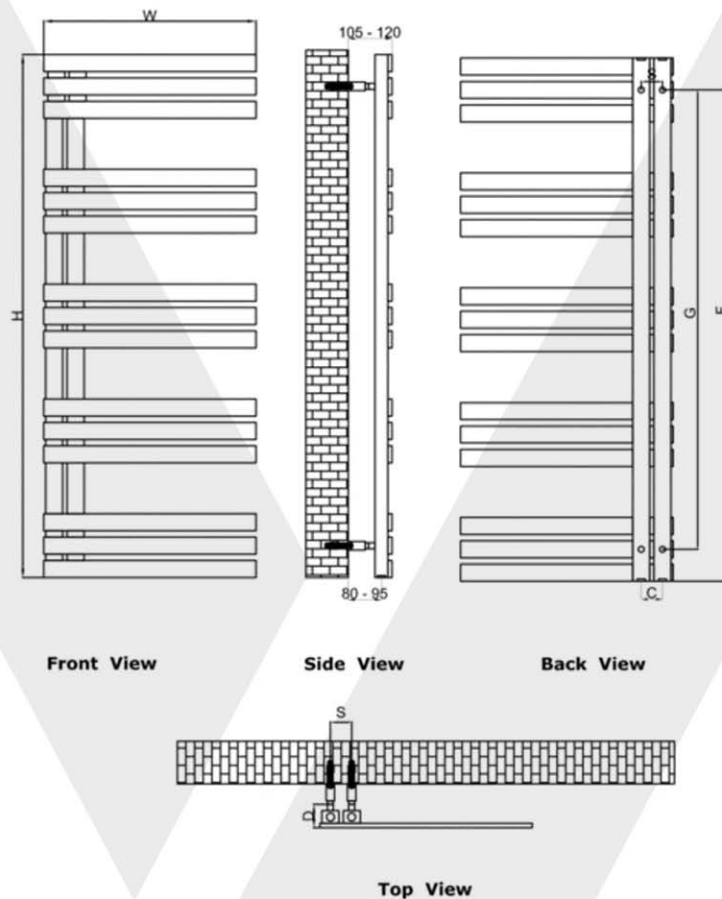

AVERSA SPECIFICATION

*Note: The distance between the connection centres equals the length of the radiator

AVERSA	
Radiator Height (mm)	500 X 1200
Water Content Per Element/Tube (L)	4.3

If used with Vaporo Valves.

Please note due to manufacturing tolerances pipe centres may vary by +/- 10mm, we recommend that pipe work is not altered until your radiator is on site.

All Aversa Radiators: **Test Pressure:** 6.5 bar **Max Operating Pressure:** 5 Bar