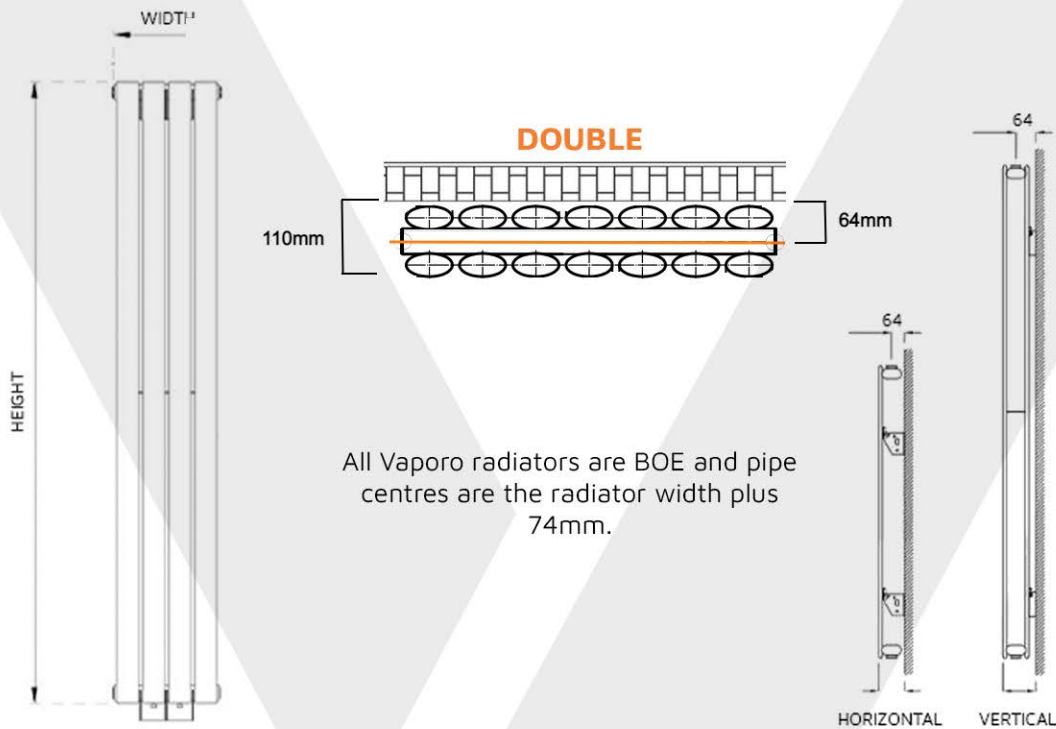

NIKA SPECIFICATION

*Note: The distance between the connection centres equals the length of the radiator

Nika Vertical - Double Panel

Radiator Height (mm)	1800
Water Content Per Element/Tube (L)	4.197

Nika Horizontal- Double Panel

Radiator Height (mm)	600
Water Content Per Element/Tube (L)	1.399

If used with Vaporo Valves.

Please note due to manufacturing tolerances pipe centres may vary by +/- 10mm, we recommend that pipe work is not altered until your radiator is on site.

All Nika Radiators: **Test Pressure:** 12 bar **Max Operating Pressure:** 10 Bar