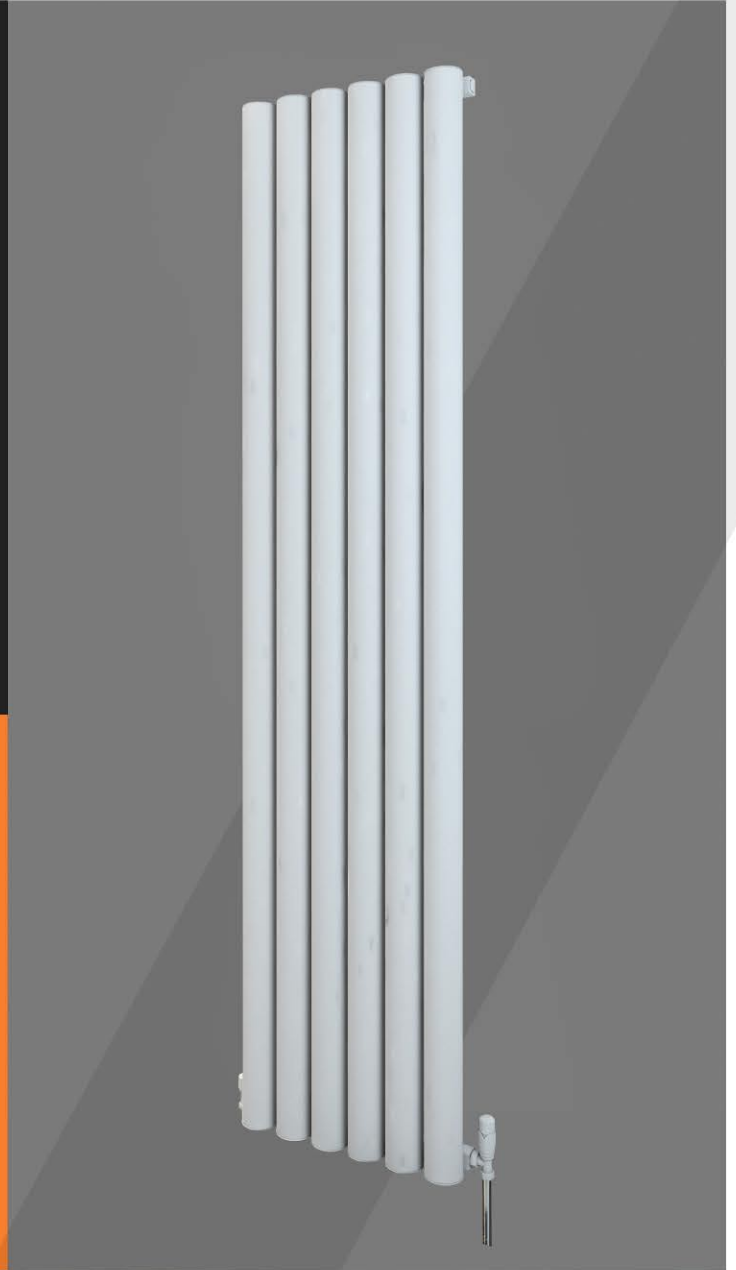

VIVA

Another stunning addition to our collection; this sleek slimline radiator is the ideal solution for those tight or tall spaces, with excellent heat conductivity and lightweight meaning the Viva is easily installed. This design has a curved front that is guaranteed to provide a stylish warmth to any room.

Made from aluminium a speedy heat up time is achieved as aluminium is a superb conductor of heat. With a significantly lower water content required, running costs are kept low allowing great value for money.

With two colours available, these radiators can achieve a pride of place in any home.

Features

- Available in vertical & horizontal
- Can be single/double dual or all electric
- Manufactured and tested to BS EN 442
- CE Certification
- Full 5-year warranty (*With conditions)
- Available in anthracite & white
- Attachable towel rail option