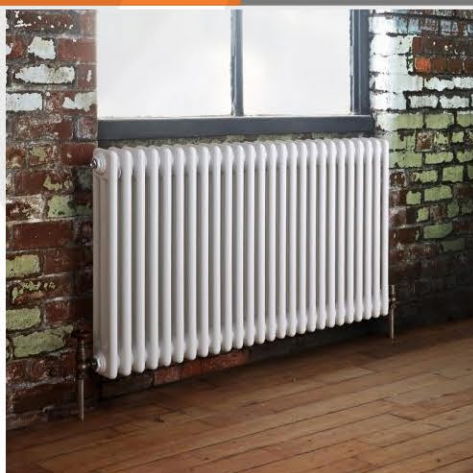

TRADICIO

An expertly crafted multi column designer radiator. The Tradicio is a traditional style radiator which complements both contemporary and traditional décor within your home. Sleek, compact and stylish in design, this design of radiator will add another touch of elegance to your home. The vertical option is suited to rooms where space may be at a premium.

The Tradicio multi column radiator is available in triple columns.

Available in white as standard.

Features

- Available in horizontal or vertical styles
- Horizontal style available in two heights 300 & 600 and widths ranging from 425mm - 1460mm
- Vertical style available in a height 1800mm and three widths from 380mm - 560mm
- Durable powder coated paint
- Manufactured and tested to BS EN 442
- Available in Classic White & Copper from stock, other colour options available on request
- Full 5-year warranty

Available in RAL colours.