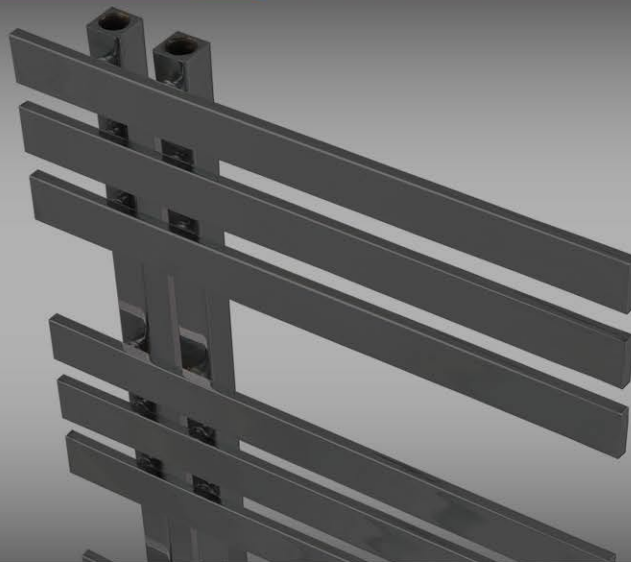

AVERSA

Vaporo brings you a new stainless steel designer radiator collection that is simply beyond comparison in terms of style, design, efficiency and quality. Made to perfection the highly corrosion resistant body is completed in a chrome finish for an aesthetically pleasing appearance. The designer look of this radiator is sure to bring a touch of luxury to your entire bathroom.

Enjoy the convenient dual use of a radiator whilst ensuring your towels are kept conveniently warm as this premium range offers considerable performance with optimum heat output.

Features

- Vertical style available in a height 1200mm & 500mm width.
- Durable powder coated in RAL 9016 paint
- Manufactured and tested to BS EN 442
- Full 5-year warranty
- Available in 2 colour styles, chrome or anthracite

Available in RAL colours.