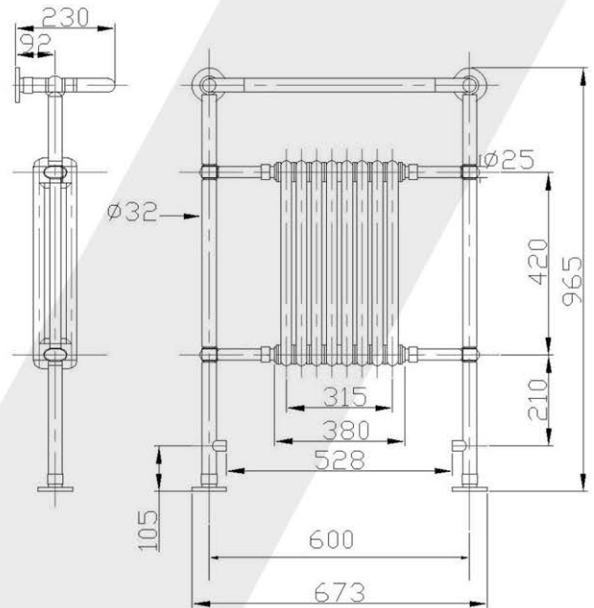

SIENA SPECIFICATION

*Note: The distance between the connection centres equals the length of the radiator

Siena 540

Radiator Height (mm)	965
Max Working Pressure	6

Siena 675

Radiator Height (mm)	965
Max Working Pressure	6

If used with Vaporo Valves.

Please note due to manufacturing tolerances pipe centres may vary by +/- 10mm, we recommend that pipe work is not altered until your radiator is on site.

All Siena Radiators: **Test Pressure:** 6.5 bar **Max Operating Pressure:** 5 Bar