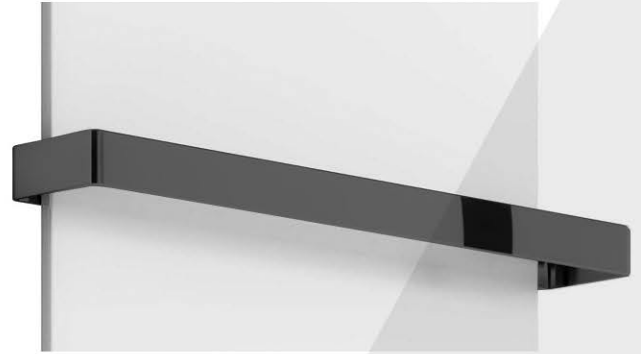

Valerio/Viva/Venus Towel Hanger Anthracite

Valerio

Chrome

Code	Size	Price
VVTH280C	280mm	£44.00
VVTH375C	375mm	£48.39
VVTH470C	470mm	£54.99

Anthracite

Code	Size	Price
VVTH280A	280mm	£44.00
VVTH375A	375mm	£48.39
VVTH470A	470mm	£54.99

Viva

Chrome

Code	Size	Price
VVTH275C	275mm	£40.92
VVTH485C	485mm	£54.12

Anthracite

Code	Size	Price
VVTH275A	275mm	£40.92
VVTH485A	485mm	£54.12

Venus

Chrome

Code	Size	Price
VETH280C	280mm	£40.92
VETH375C	375mm	£40.92
VETH470C	470mm	£51.12

Anthracite

Code	Size	Price
VETH280A	280mm	£40.92
VETH375A	375mm	£40.92
VETH470A	470mm	£51.12

Black

Code	Size	Price
VETH280B	280mm	£40.92
VETH375B	375mm	£40.92
VETH470B	470mm	£51.12

Please note that these towel rails can only be fitted on the Valerio/Viva/Venus Radiator Ranges.