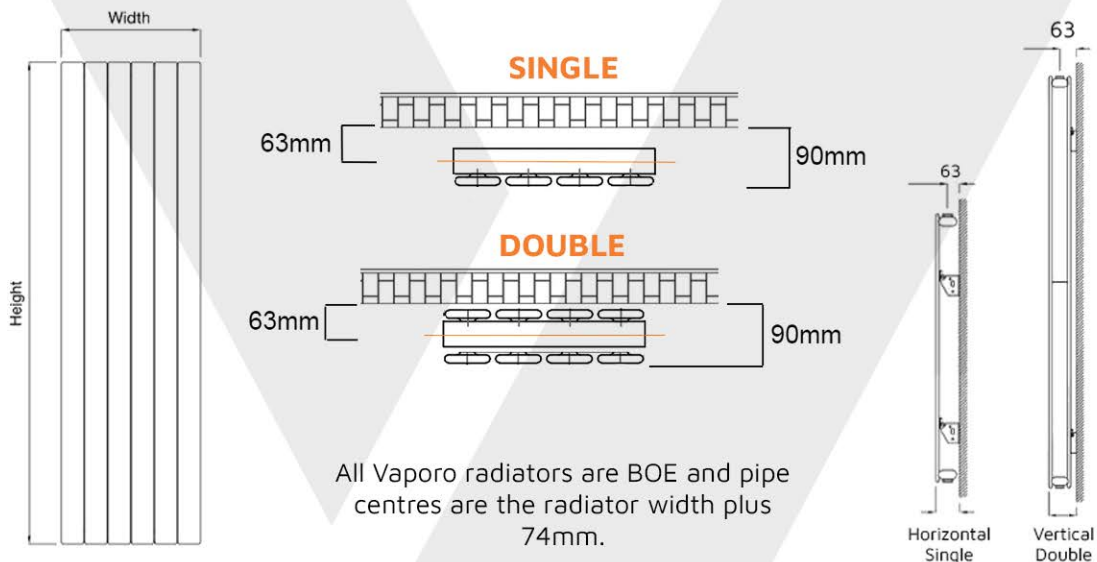

# AFFINITY SPECIFICATION

**\*Note:** The distance between the connection centres equals the length of the radiator

## Affinity Horizontal - Single Panel

Radiator Height (mm)	400/600
Water Content Per Element/Tube (L)	0.224/0.336

## Affinity Vertical - Double Panel

Radiator Height (mm)	1800/2000
Water Content Per Element/Tube (L)	2.016/2.240

## Affinity Horizontal - Double Panel

Radiator Height (mm)	500/600
Water Content Per Element/Tube (L)	0.560/0.672

\*If used with Vaporo Valves.\*

Please note due to manufacturing tolerances pipe centres may vary by +/- 10mm, we recommend that pipe work is not altered until your radiator is on site.